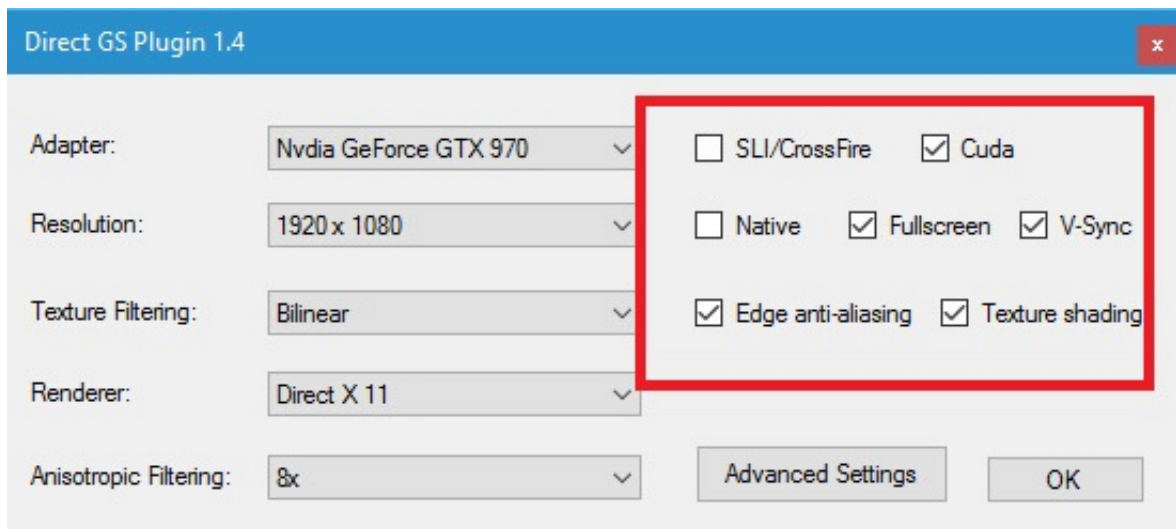

[3ds Emulator V1.1.7 Bios 14](#)